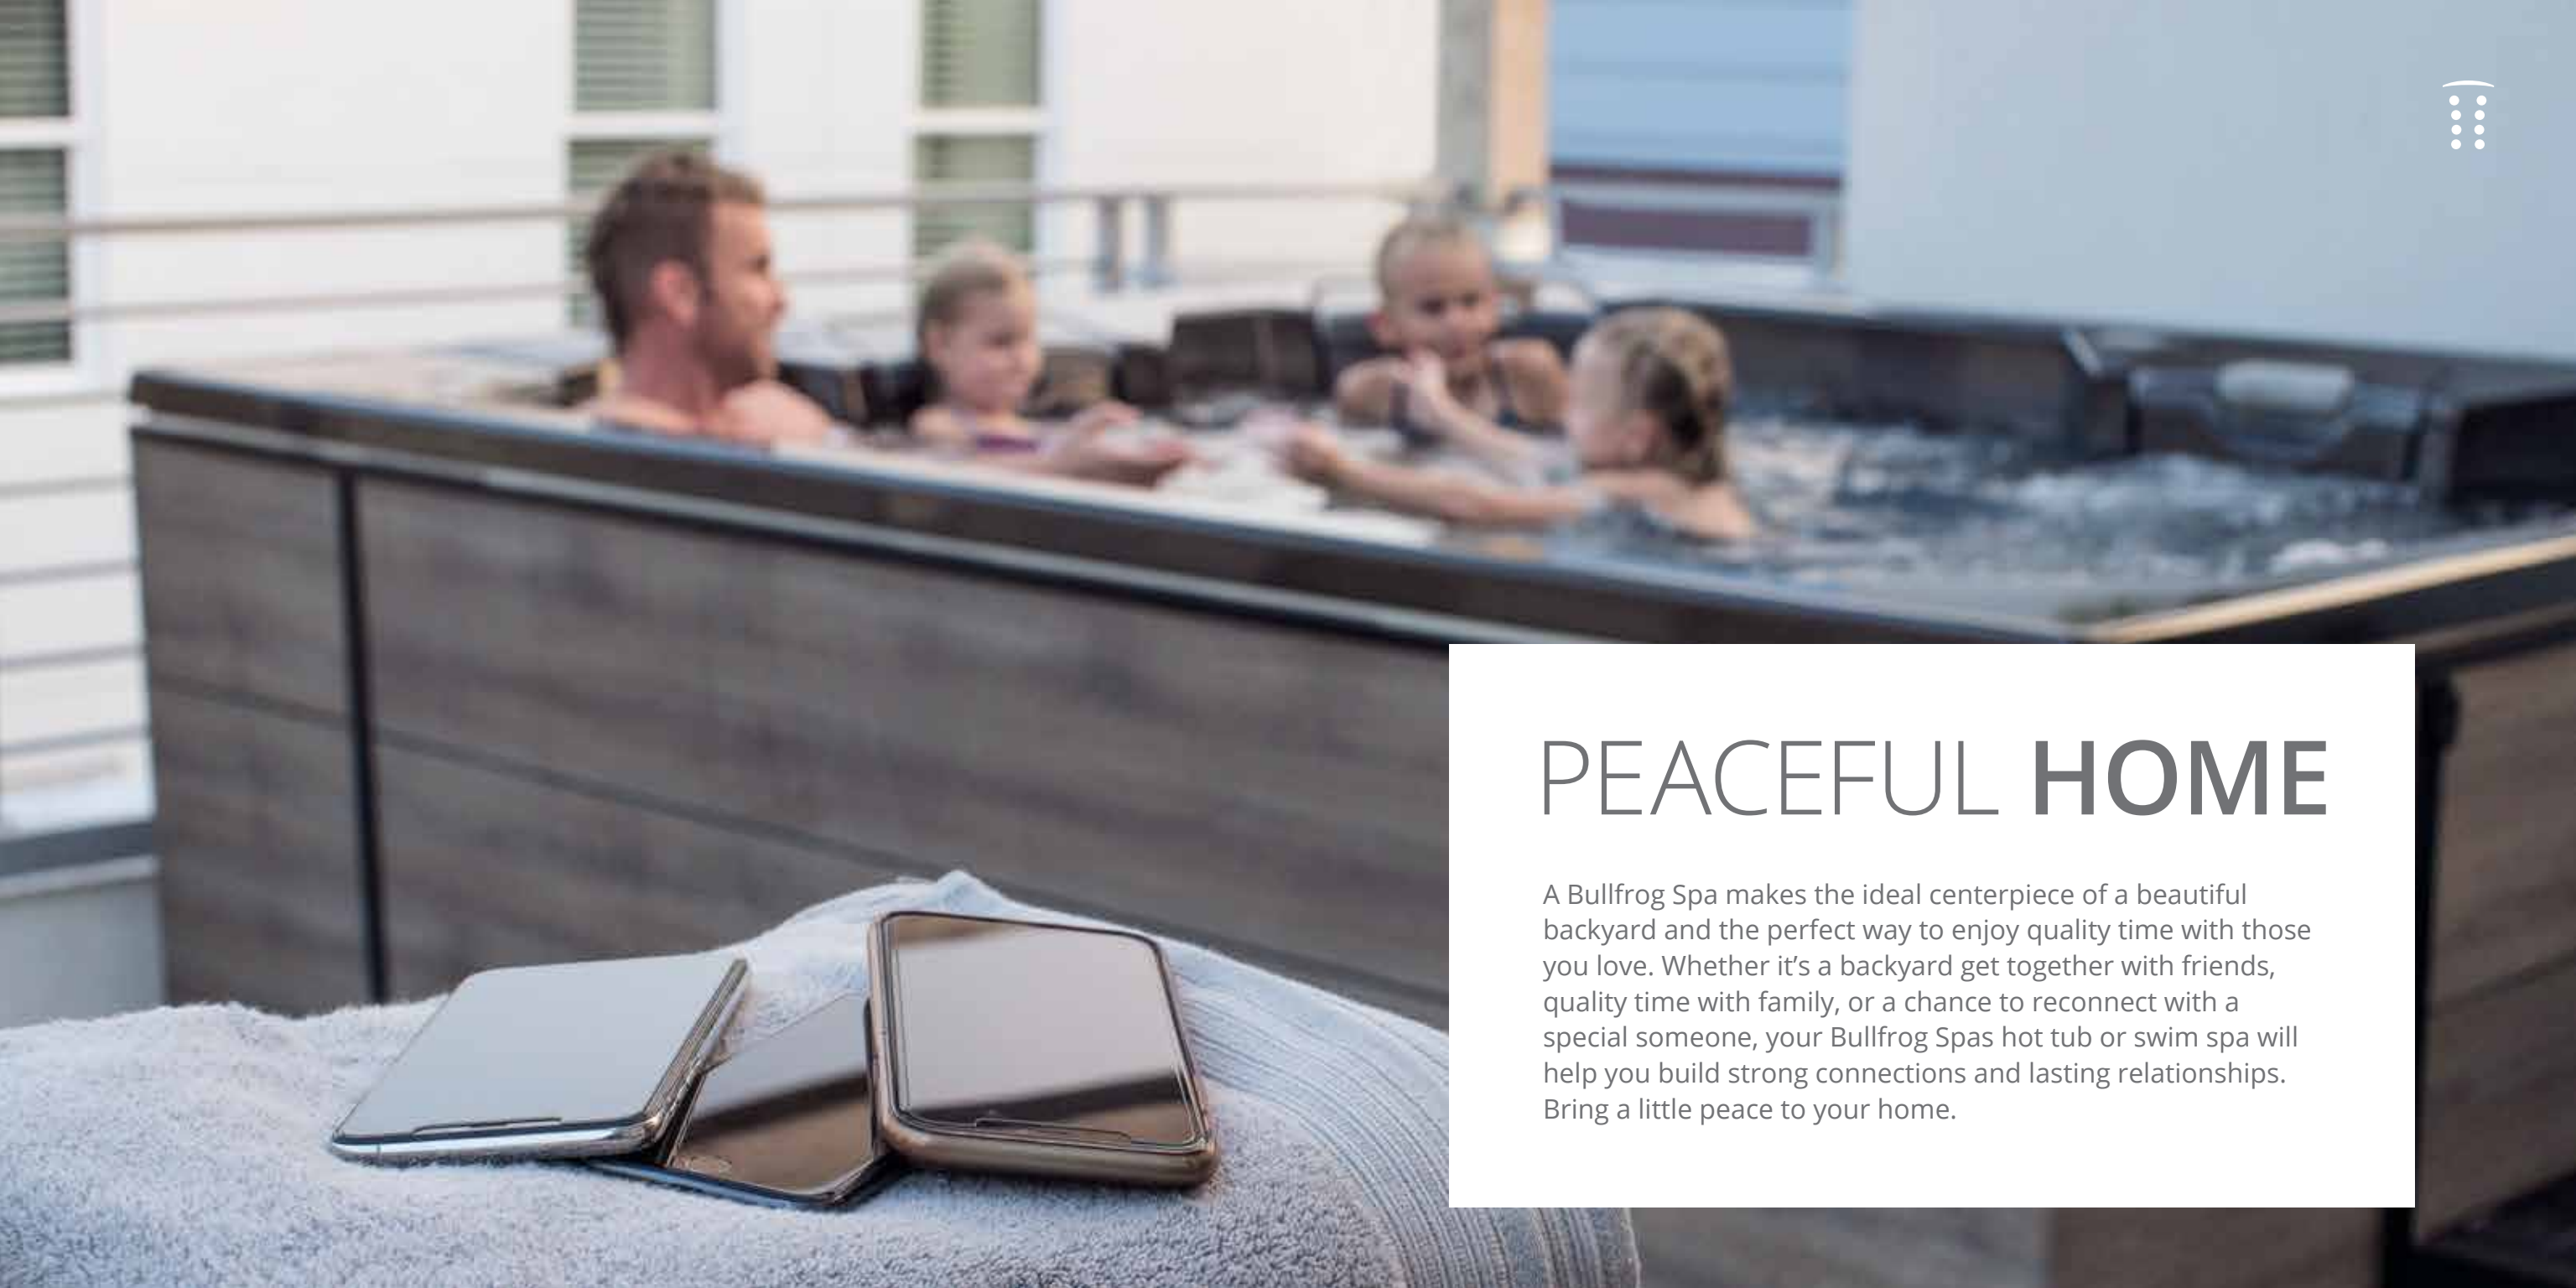

BULLFROG SPAS ENDURAFRAME™

CONVENTIONAL SPA

NO ROT

NO RUST

100%
WOOD FREE
ENDURAFRAME™

PEACEFUL HOME

A Bullfrog Spa makes the ideal centerpiece of a beautiful backyard and the perfect way to enjoy quality time with those you love. Whether it's a backyard get together with friends, quality time with family, or a chance to reconnect with a special someone, your Bullfrog Spas hot tub or swim spa will help you build strong connections and lasting relationships. Bring a little peace to your home.

Only Bullfrog Spas can offer the proprietary and patented JetPak Therapy System™, which is the only system that allows you to align your spa experience specifically to your body, your therapy preferences, and your lifestyle. Select your preferred JetPak massages, place them in your favorite seats, move them from seat to seat whenever you like, and upgrade with a new JetPak at any time.