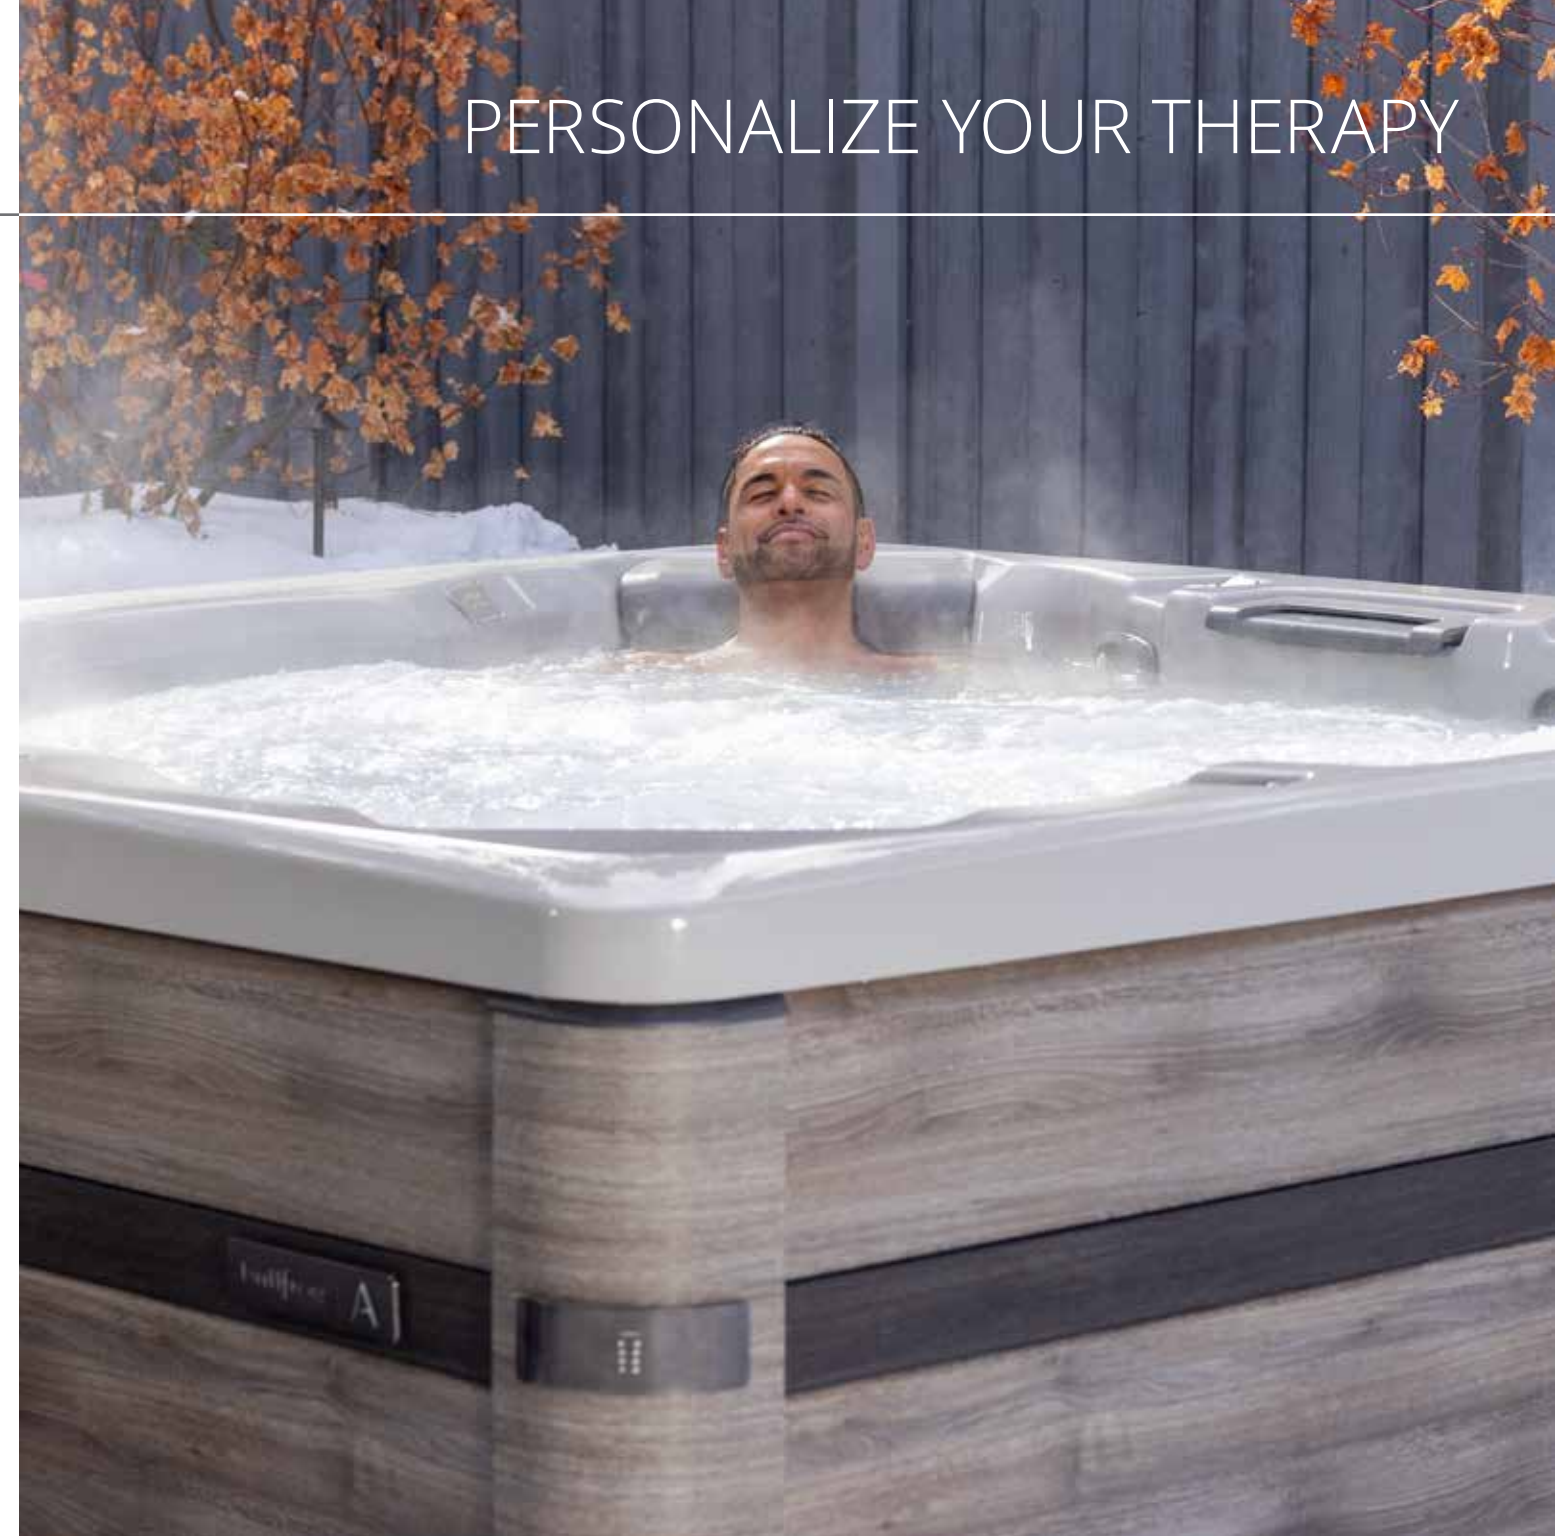

PERSONALIZE YOUR THERAPY

KNEADING MASSAGE

JetPaks in this category offer wide-ranging kneading massages that absolutely delight. Bullfrog Spas' proprietary Oscillator jets cover a wider area than normal jets with a unique and popular kneading action. Each of these JetPaks creates an enjoyable and invigorating hydromassage experience you're sure to love.