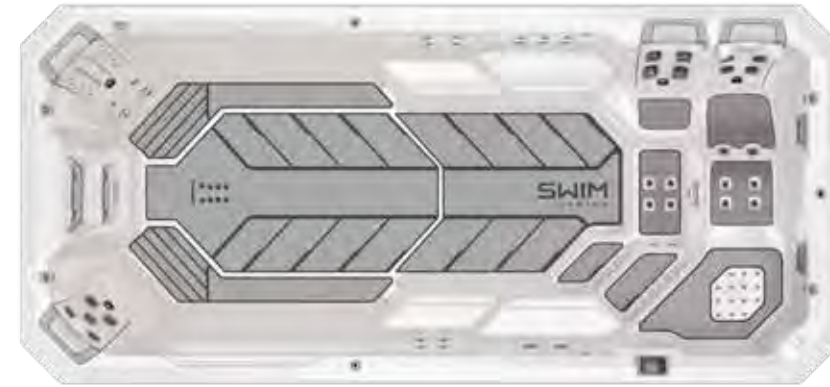

S200

17' x 7' 10" x 4' 4"
5.18m x 2.38m x 1.32m
JetPaks: 4
Therapy Pumps: 3