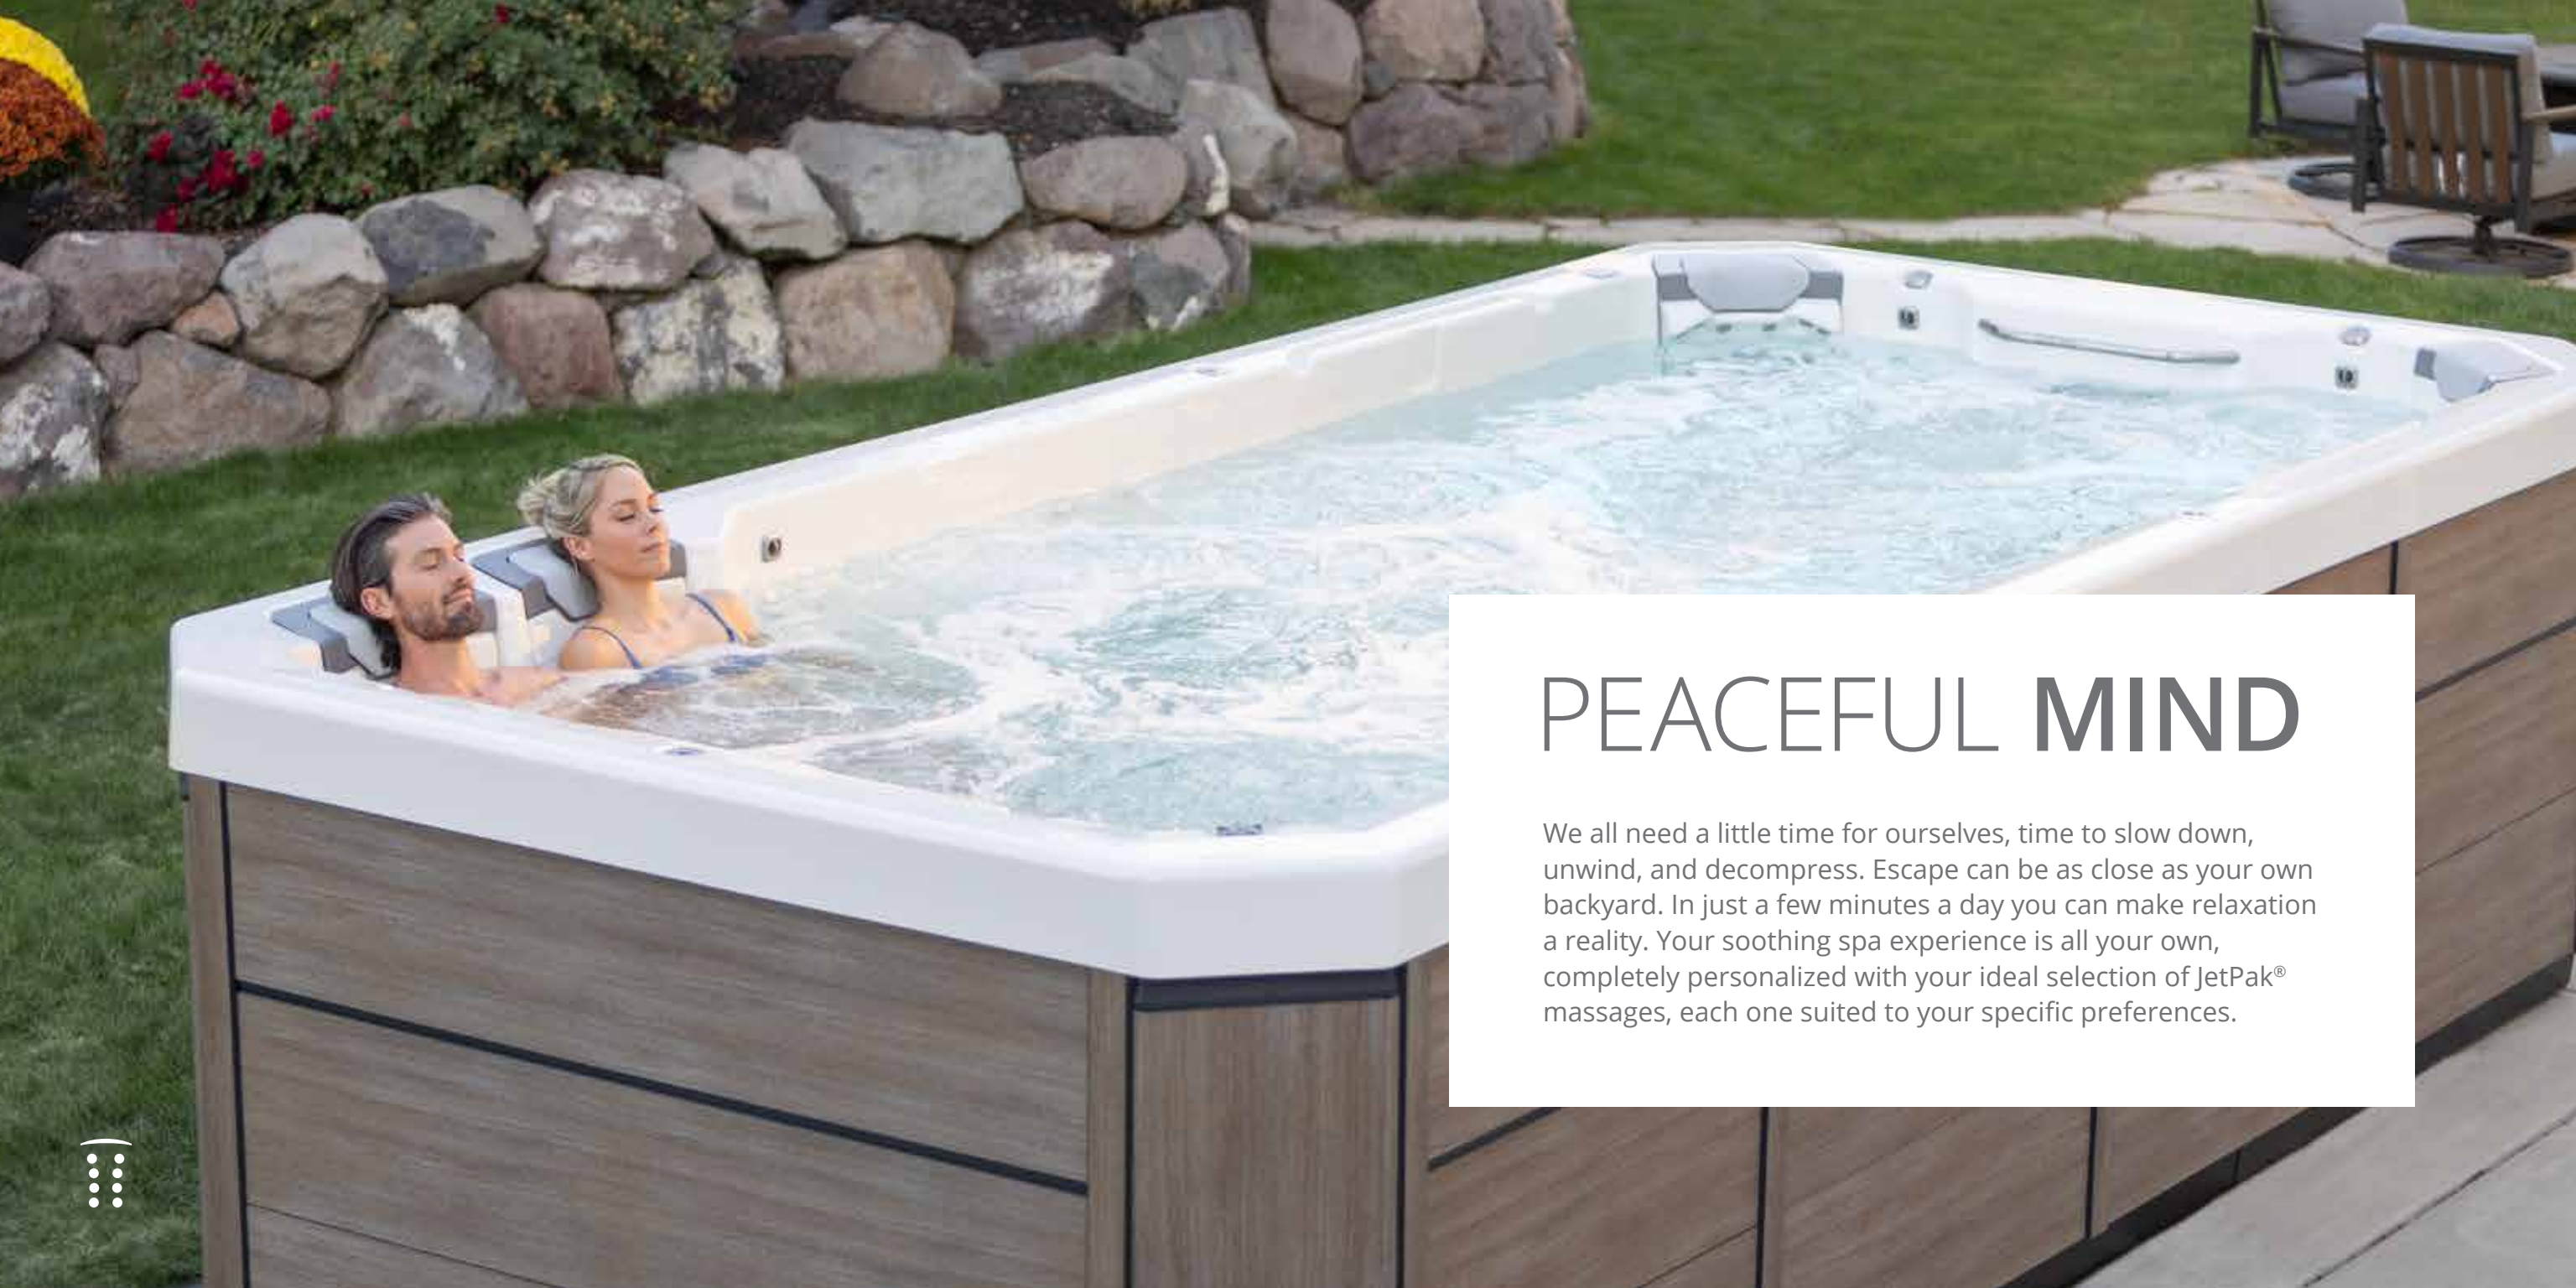

PEACEFUL MIND

We all need a little time for ourselves, time to slow down, unwind, and decompress. Escape can be as close as your own backyard. In just a few minutes a day you can make relaxation a reality. Your soothing spa experience is all your own, completely personalized with your ideal selection of JetPak® massages, each one suited to your specific preferences.