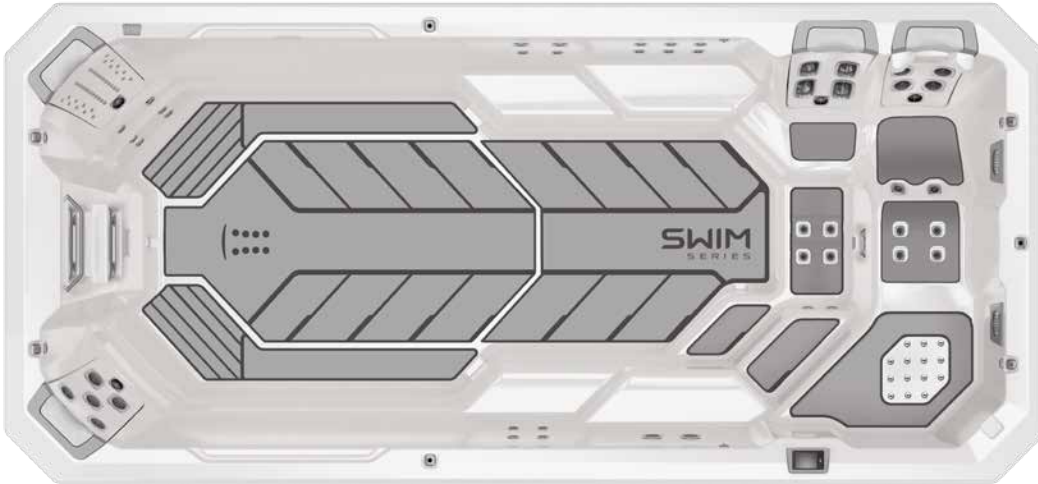

S200

17' x 7' 10" x 4' 4"

5.18m x 2.38m x 1.32m

1950 gal (7381L)

Dry: 2720 lbs (1233kg)

Filled: 18950 lbs (8595kg)

Therapy Pumps: 3

Seats: 9

- 4 JetPaks
- 2 lounge seats
- 4 bench seats
- 1 workout seat

**Shown with optional premium non-slip aquatic surface package

JETPAK THERAPY SYSTEM™